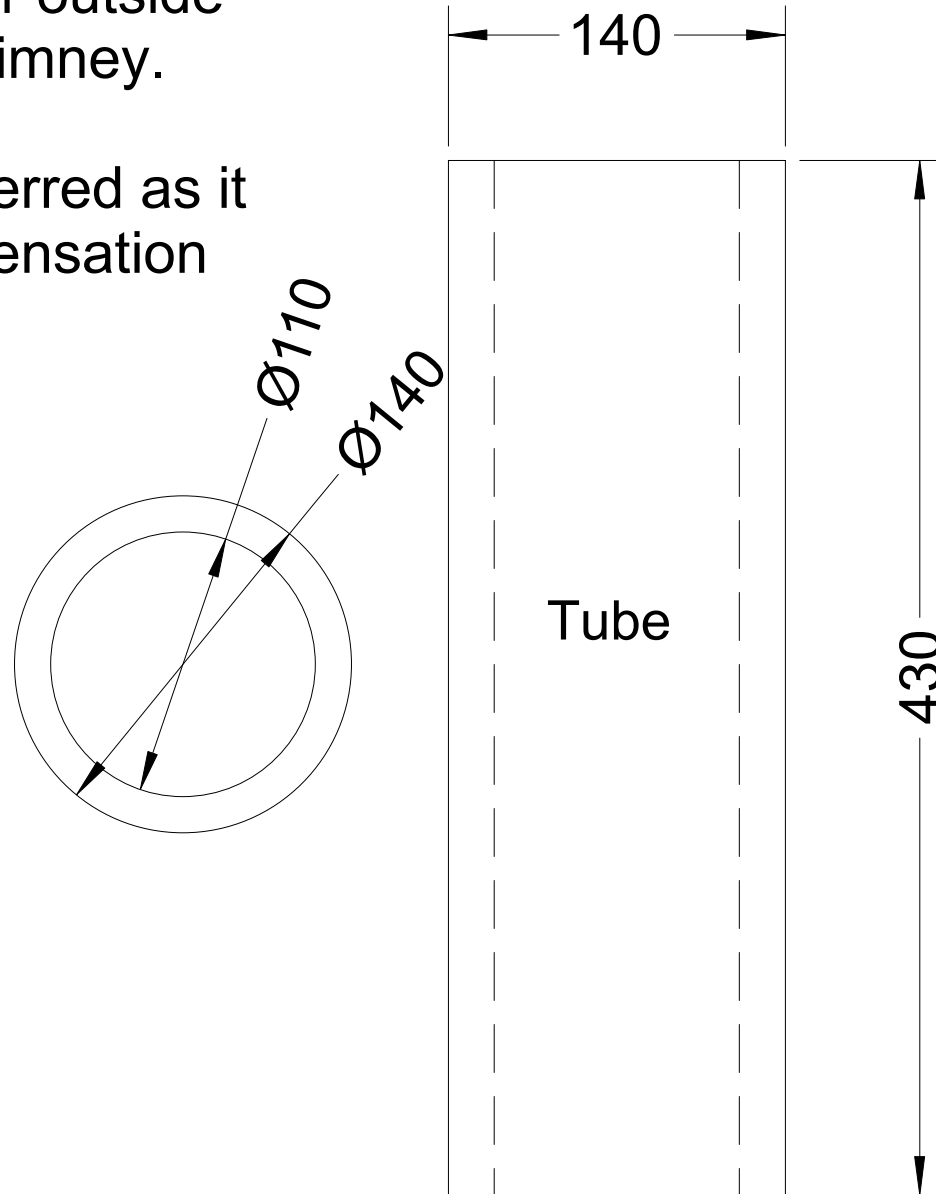

The chimney connector may fit inside or outside of the metal chimney.

Outside is preferred as it conducts condensation into the stove.

Cut to suit

Brick

Clay Chimney Connector